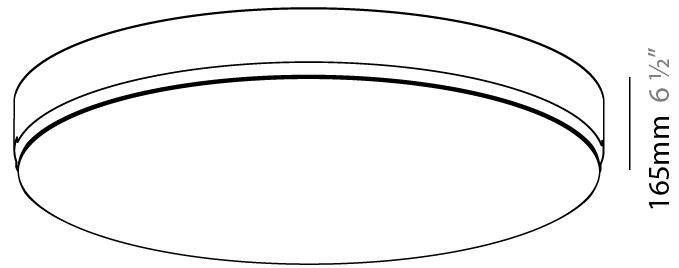

GENERAL

Series: Sign
Brand: Prolicht
Division: Architectural
Mounting Type: Trimless
Mounting Location: Ceiling
Subcategory: Ambient

PHYSICAL

Shape: Round
Diameter (mm): 630
Diameter (in): 24 13/16
Height (mm): 165
Height (in): 6 1/2
Light Distribution: Direct
Weight (kg): 8.3
Weight (lbs): 18.298
Diffuser: PMMA - Opal
Fixture Material: Extruded Aluminum / Steel
Cut-out Measurements: 655mm / 25 13/16"
Upon Request: Unique Sizes Unique Ceiling Thickness Unique Mounting Depth Spot Inserts

ELECTRICAL

Lamp Type: LED (Zhaga Standard)
Input Wattage (W): 66.5
Total Output Wattage (W): 57
Dimming: [Tri-Mode (Non-Dimming and Phase Dimming (120Vac only) and 0-10V Dimming)](#)
Driver Included: Yes
Driver Location: Integrated
Driver Type: Constant Current - Universal
Driver Class: Class 2
Input Voltage (V): 120 - 277
Constant Current (MA): 500

LED

[Color Temperature (°K): 2700 / 3000 / 3500 / 4000](#)
Max. Delivered Lumen (lm): 5535 / 6194 / 6358 / 6594
Nominal Lumen (lm): 7410 / 8292 / 8512 / 8828
CRI: >80 CRI
Efficiency (%): 65% (5mm Perspex)|74%
Lamp Life (hrs): 50000
Upon Request: RGB-W Tunable White Special Color Temperature CRI90

OPTICAL

RATINGS AND CERTIFICATIONS

Certified By: Certified for North American Standards
IP rating: IP20

Ø 630mm 24 13/16"

165mm 6 1/2"

655mm
25 13/16"