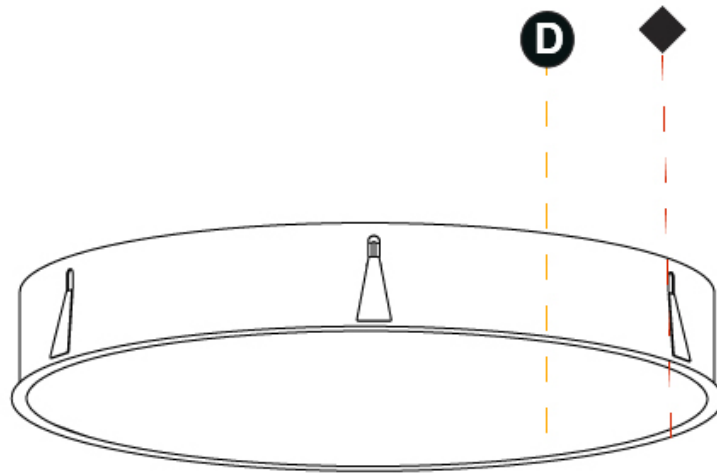

SIGN RECESSED

A37777-

PROJECT _____

TYPE _____

SPECIFIER _____

QUANTITY _____

DATE _____