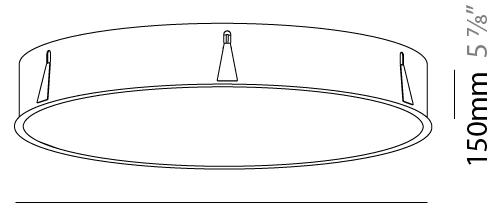

GENERAL

Series: Sign
Brand: Prolicht
Division: Architectural
Mounting Type: Recessed
Mounting Location: Ceiling
Subcategory: Ambient

PHYSICAL

Shape: Round
Diameter (mm): 970
Diameter (in): 38 ³/₁₆
Height (mm): 150
Height (in): 5 ⁷/₈
Ceiling Thickness (mm): 10 / 12 / 15 / 25
Ceiling Thickness (in): 3/8 or 1/2 or 9/16 or 1
Min. Recessing Depth (mm): 160
Min. Recessing Depth (in): 6 ⁵/₁₆
Light Distribution: Direct
Weight (kg): 16.545
Weight (lbs): 36.475
Diffuser: PMMA - Opal or Micro-Prism
Fixture Finish: SSR / BKV / CWI / CRY / HAB / UFT / ITA / RUA / FTG / MYG / LOD / PUS / FRO / FUP / KIA / POP / BLS / SPG / MEY / GOH / GUM / CHC / COM / ABZ / JAG / OBR / MOS / ROR
Fixture Material: Extruded Aluminum / Steel
Cut-out Measurements: 958mm / 37 11/16"

ELECTRICAL

Lamp Type: LED (Zhaga Standard)
Input Wattage (W): 129.8
Total Output Wattage (W): 111
Dimming: Tri-Mode (Non-Dimming and Phase Dimming (120Vac only) and 0-10V Dimming)
Driver Included: Yes
Driver Location: Integrated
Driver Type: Constant Current - Universal
Driver Class: Class 2
Input Voltage (V): 120 - 277
Constant Current (MA): 500

LED

Color Temperature (°K): 3000 / 4000
Max. Delivered Lumen (lm): 11450 / 12319 / 12570
CRI: >80 CRI
Lamp Life (hrs): 50000

OPTICAL

RATINGS AND CERTIFICATIONS

Certified By: Certified for North American Standards
IP rating: IP20

Ø 970mm 38 ³/₁₆"

150mm 5 ⁷/₈"