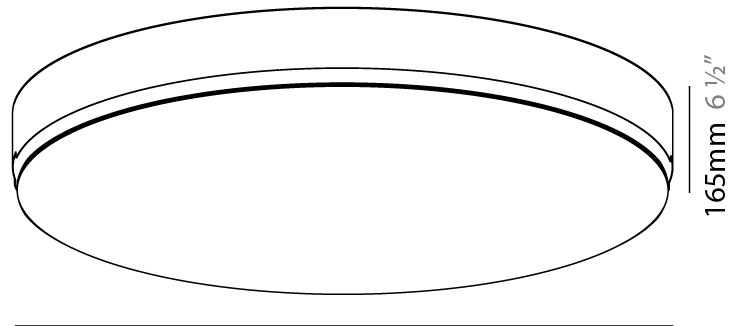

GENERAL

Series: Sign
Brand: Prolicht
Division: Architectural
Mounting Type: Trimless
Mounting Location: Ceiling
Subcategory: Ambient

PHYSICAL

Shape: Round
Diameter (mm): 930
Diameter (in): 36 5/8
Height (mm): 165
Height (in): 6 1/2
Light Distribution: Direct
Weight (kg): 16.1
Weight (lbs): 35.49
Diffuser: PMMA - Opal
Fixture Material: Extruded Aluminum / Steel
Cut-out Measurements: 955mm / 37 5/8"
Upon Request: Unique Sizes Unique Ceiling Thickness Unique Mounting Depth Spot Inserts

ELECTRICAL

Lamp Type: LED (Zhaga Standard)
Input Wattage (W): 129.5
Total Output Wattage (W): 111
Dimming: [Tri-Mode (Non-Dimming and Phase Dimming (120Vac only) and 0-10V Dimming)](#)
Driver Included: Yes
Driver Location: Integrated
Driver Type: Constant Current - Universal
Driver Class: Class 2
Input Voltage (V): 120 - 277
Constant Current (MA): 500

LED

[Color Temperature (°K): 2700 / 3000 / 3500 / 4000](#)
Max. Delivered Lumen (lm): 10779 / 12062 / 12382 / 12842
Nominal Lumen (lm): 14430 / 16148 / 16576 / 17191
CRI: >80 CRI
Efficiency (%): 65% (5mm Perspex)|77%
Lamp Life (hrs): 50000
Upon Request: RGB-W Tunable White Special Color Temperature CRI90

OPTICAL

RATINGS AND CERTIFICATIONS

Certified By: Certified for North American Standards
IP rating: IP20

Ø 930mm 36 5/8"

165mm 6 1/2"